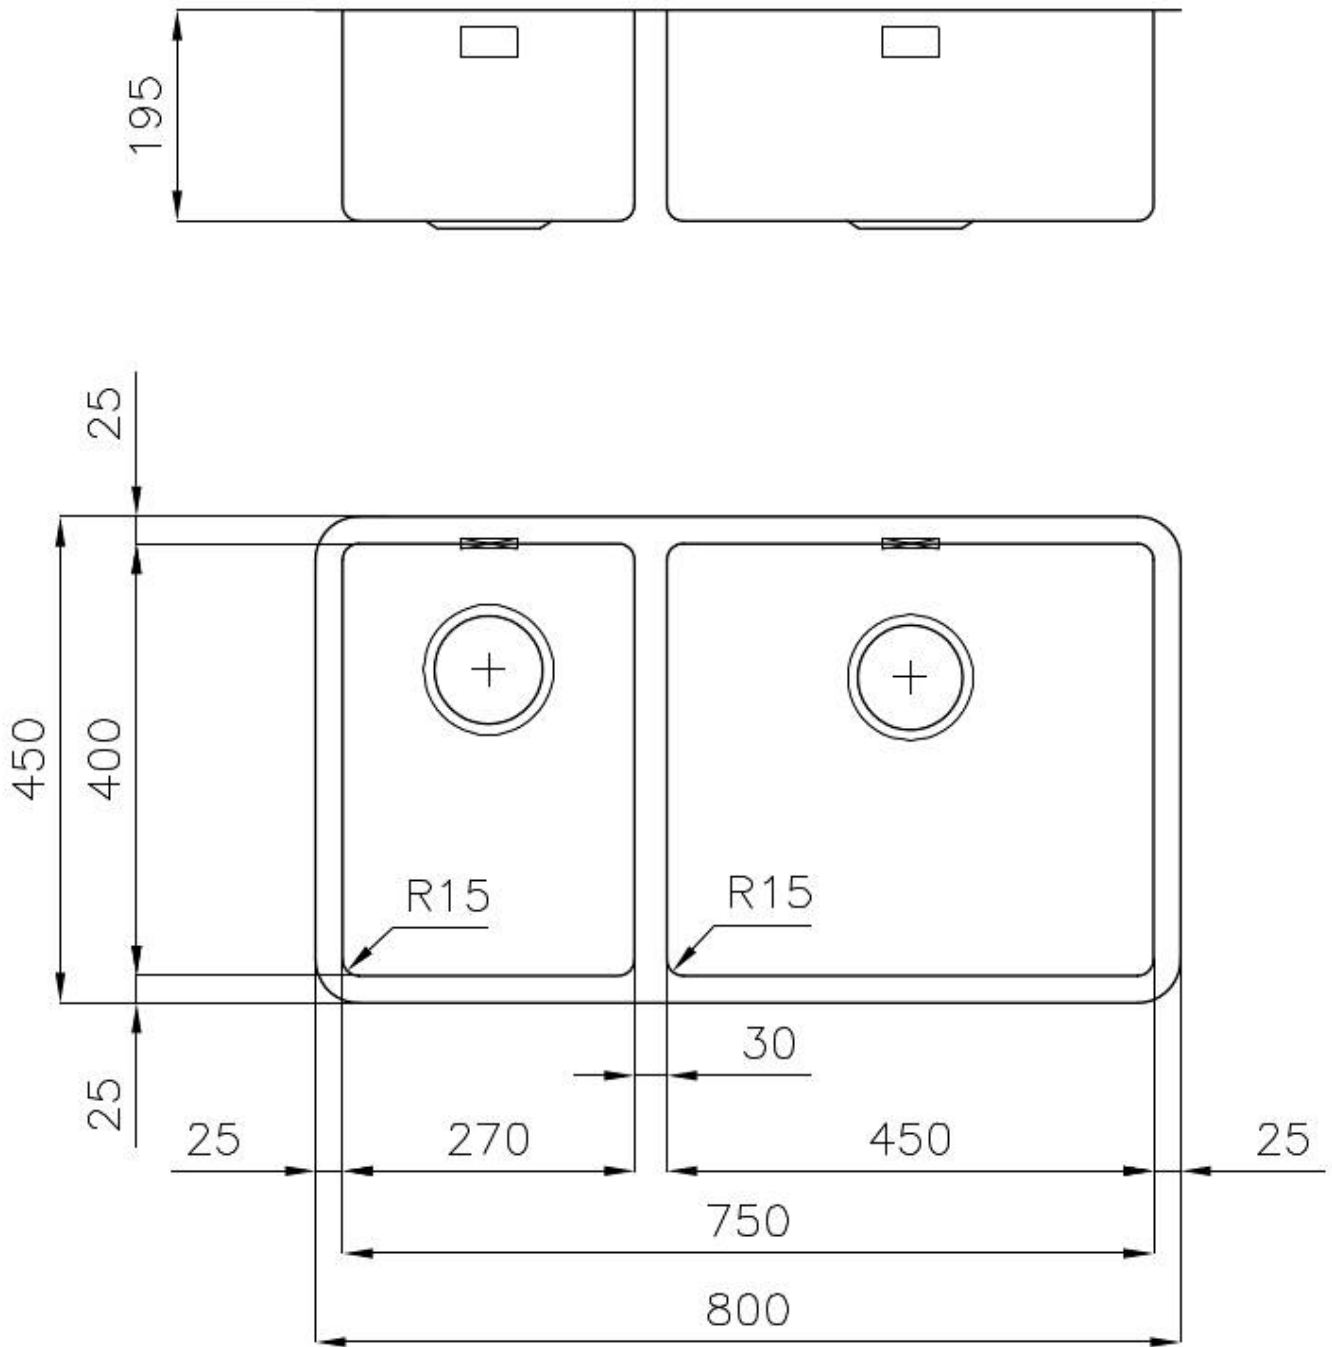

Sink KE - R15

Kitchen Sinks

Code: 2205 850

DETAILS

Edge/Installation Type	Undermount
Finish	Foster brushed
Material	AISI 304 stainless steel
Texture	Foster brushed
Base	80 cm
Dimensions	800x450 mm
Standard fittings	Fixing hooks, gasket, drain, overflow and siphon, boxed packing
Mixer holes	No standard holes
Built-in hole	View technical data sheet

Drainer No

Bowl dimension 450x400 + 270x400mm

Number of bowls 2 bowls

Waste fitting 3,5" drain

FEATURES

Basket 3,5" waste fitting The drain is equipped with a large 3.5" drain, with the practical basket cap that prevents the discharge of solid parts.

High thickness 1mm thick steel. A significant thickness, which guarantees the maximum sturdiness and durability.

Perimetral overflow The overflow is always a security on the Foster sinks that prevents the overflow of water in case of oversights. The perimeter drain solution improves aesthetics thanks to its square and essential shape.

Small radius Bowls with squared shapes with a modern design and an increased capacity, for a minimal aesthetics connected with an extreme practicality.

TECHNICAL DATA

OPTIONAL ACCESSORIES

Cestello inox
8612 000